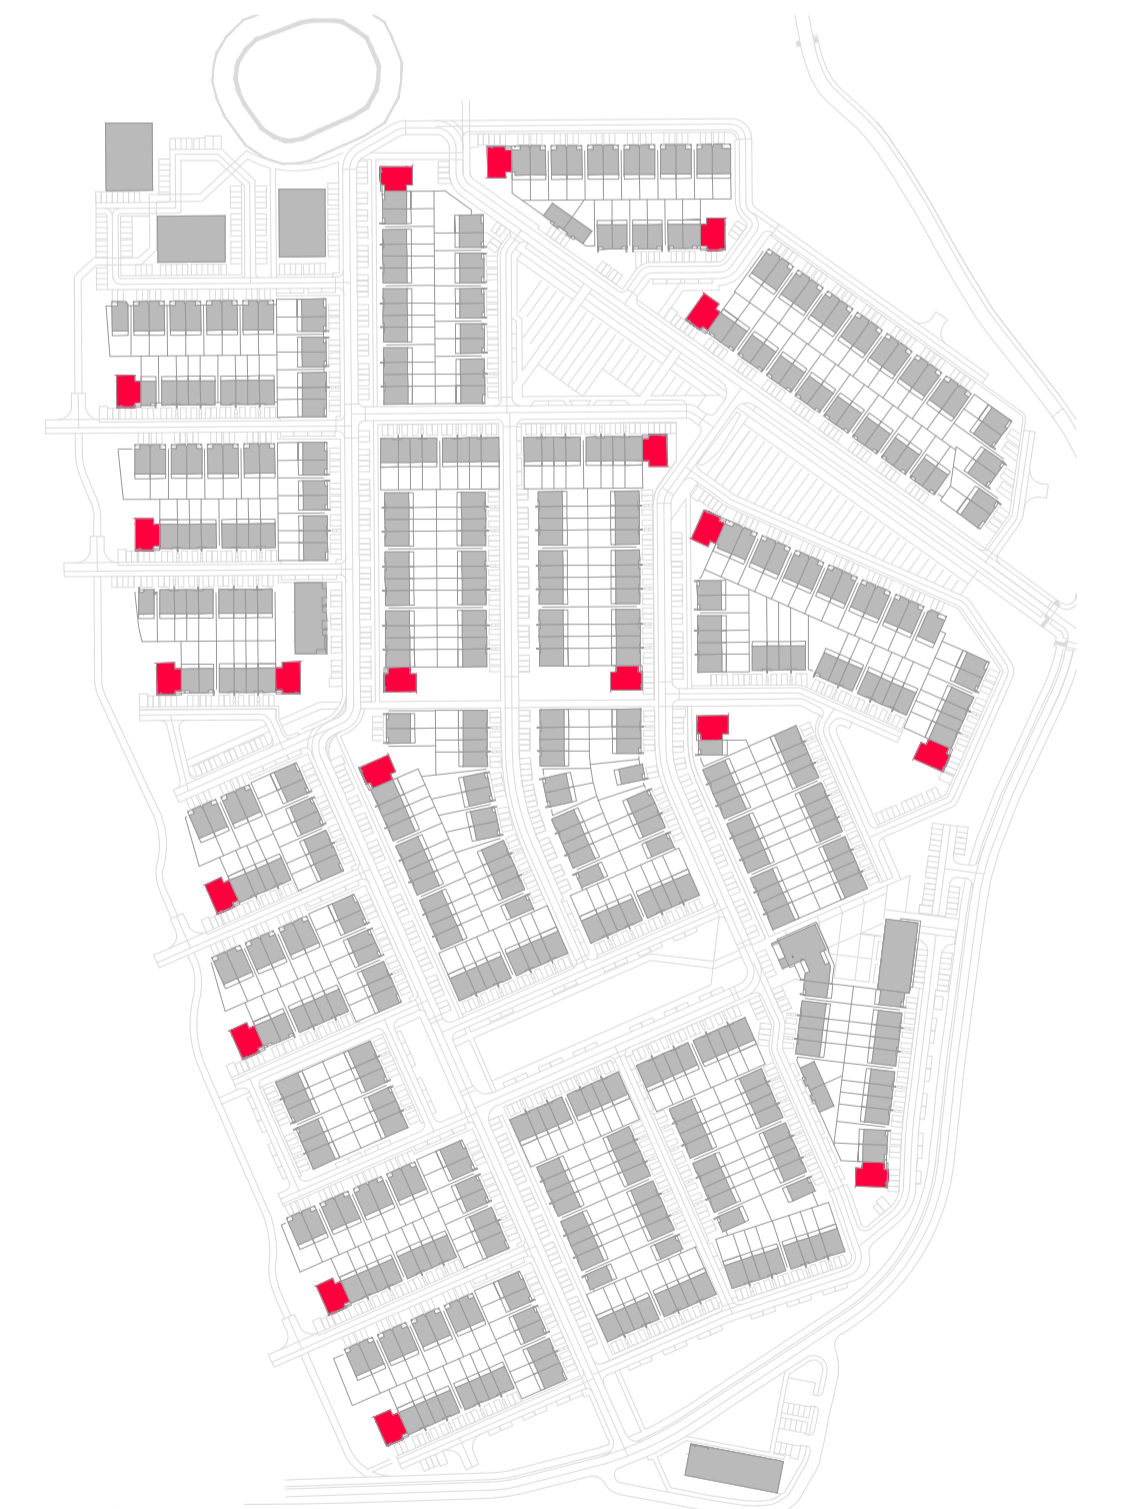

LEGEND
N.T.S.

ISSUE/STATUS	No.	Date	Revision	Initials	No.	Date	Revision	Initials	No.	Date	Revision	Initials
PROGRESS												
INFORMATION ONLY												
PLANNING APPLICATION												
TENDER												
FIRE CERT												
CONSTRUCTION												
CIAC												
COMPLIANCE												

Project : RATHMULLAN	JOB NO.	17/094
Client : TRAILFORD LTD	DRAWING NO.	PP - A5 - 01
Drawing Title : PROPOSED APARTMENT BLOCK - TYPE G	REVISION NO.	B
Date : Aug 2019 Scale as shown	Drawn by: GZ	Checked by: JOL
File :		
Niall D. Brennan Associates, 52 Pembroke Road, Ballsbridge, Dublin 4, Ireland		
TEL (353 1) 478 90 09 FAX (353 1) 478 90 10 E-MAIL info@ndba.ie WEB www.ndba.ie