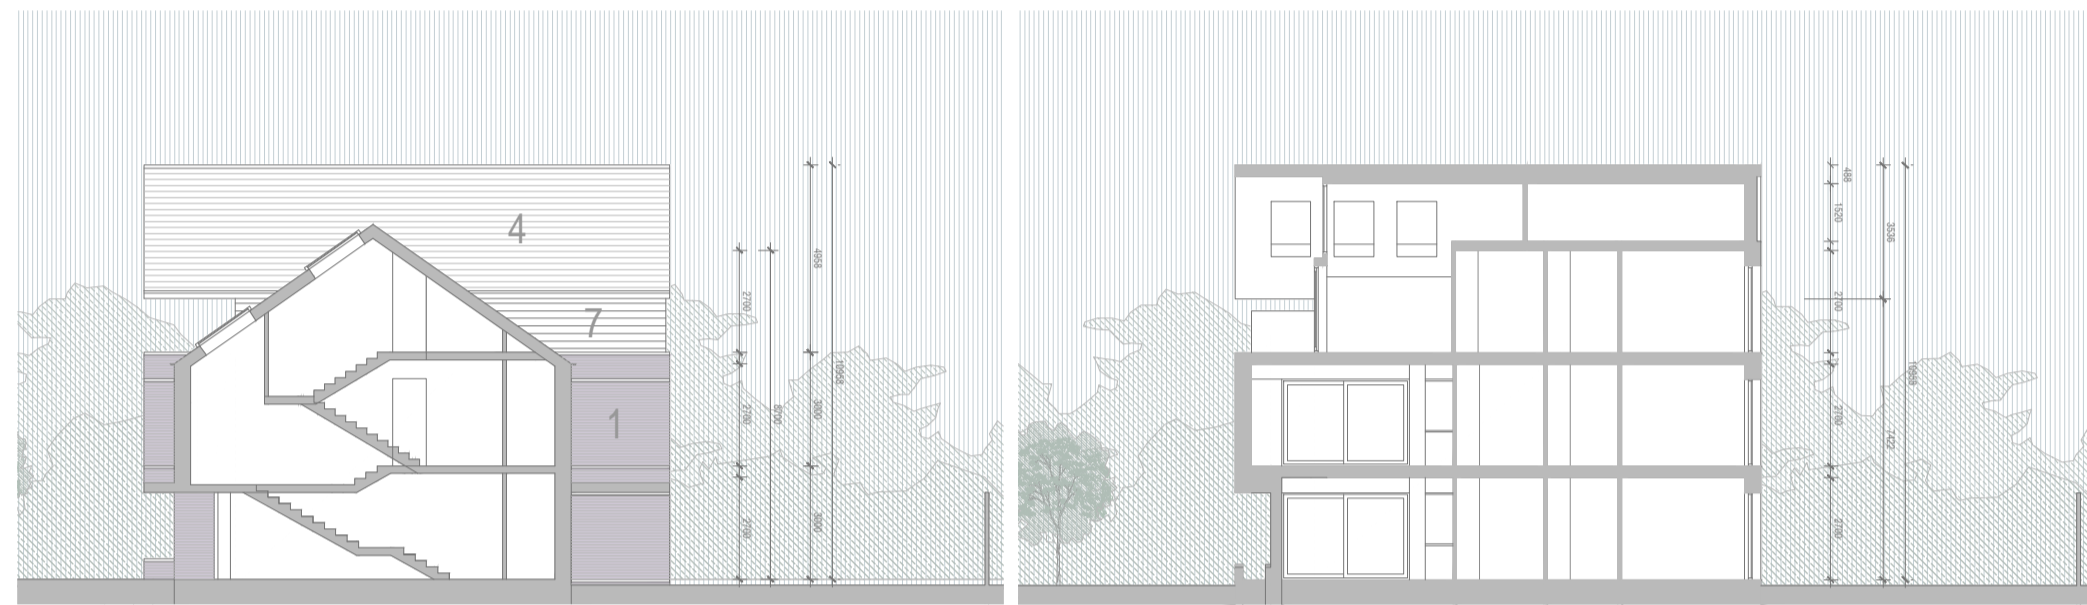

SECTION A-A
SCALE 1:200@A1

SECTION B-B
SCALE 1:200@A1