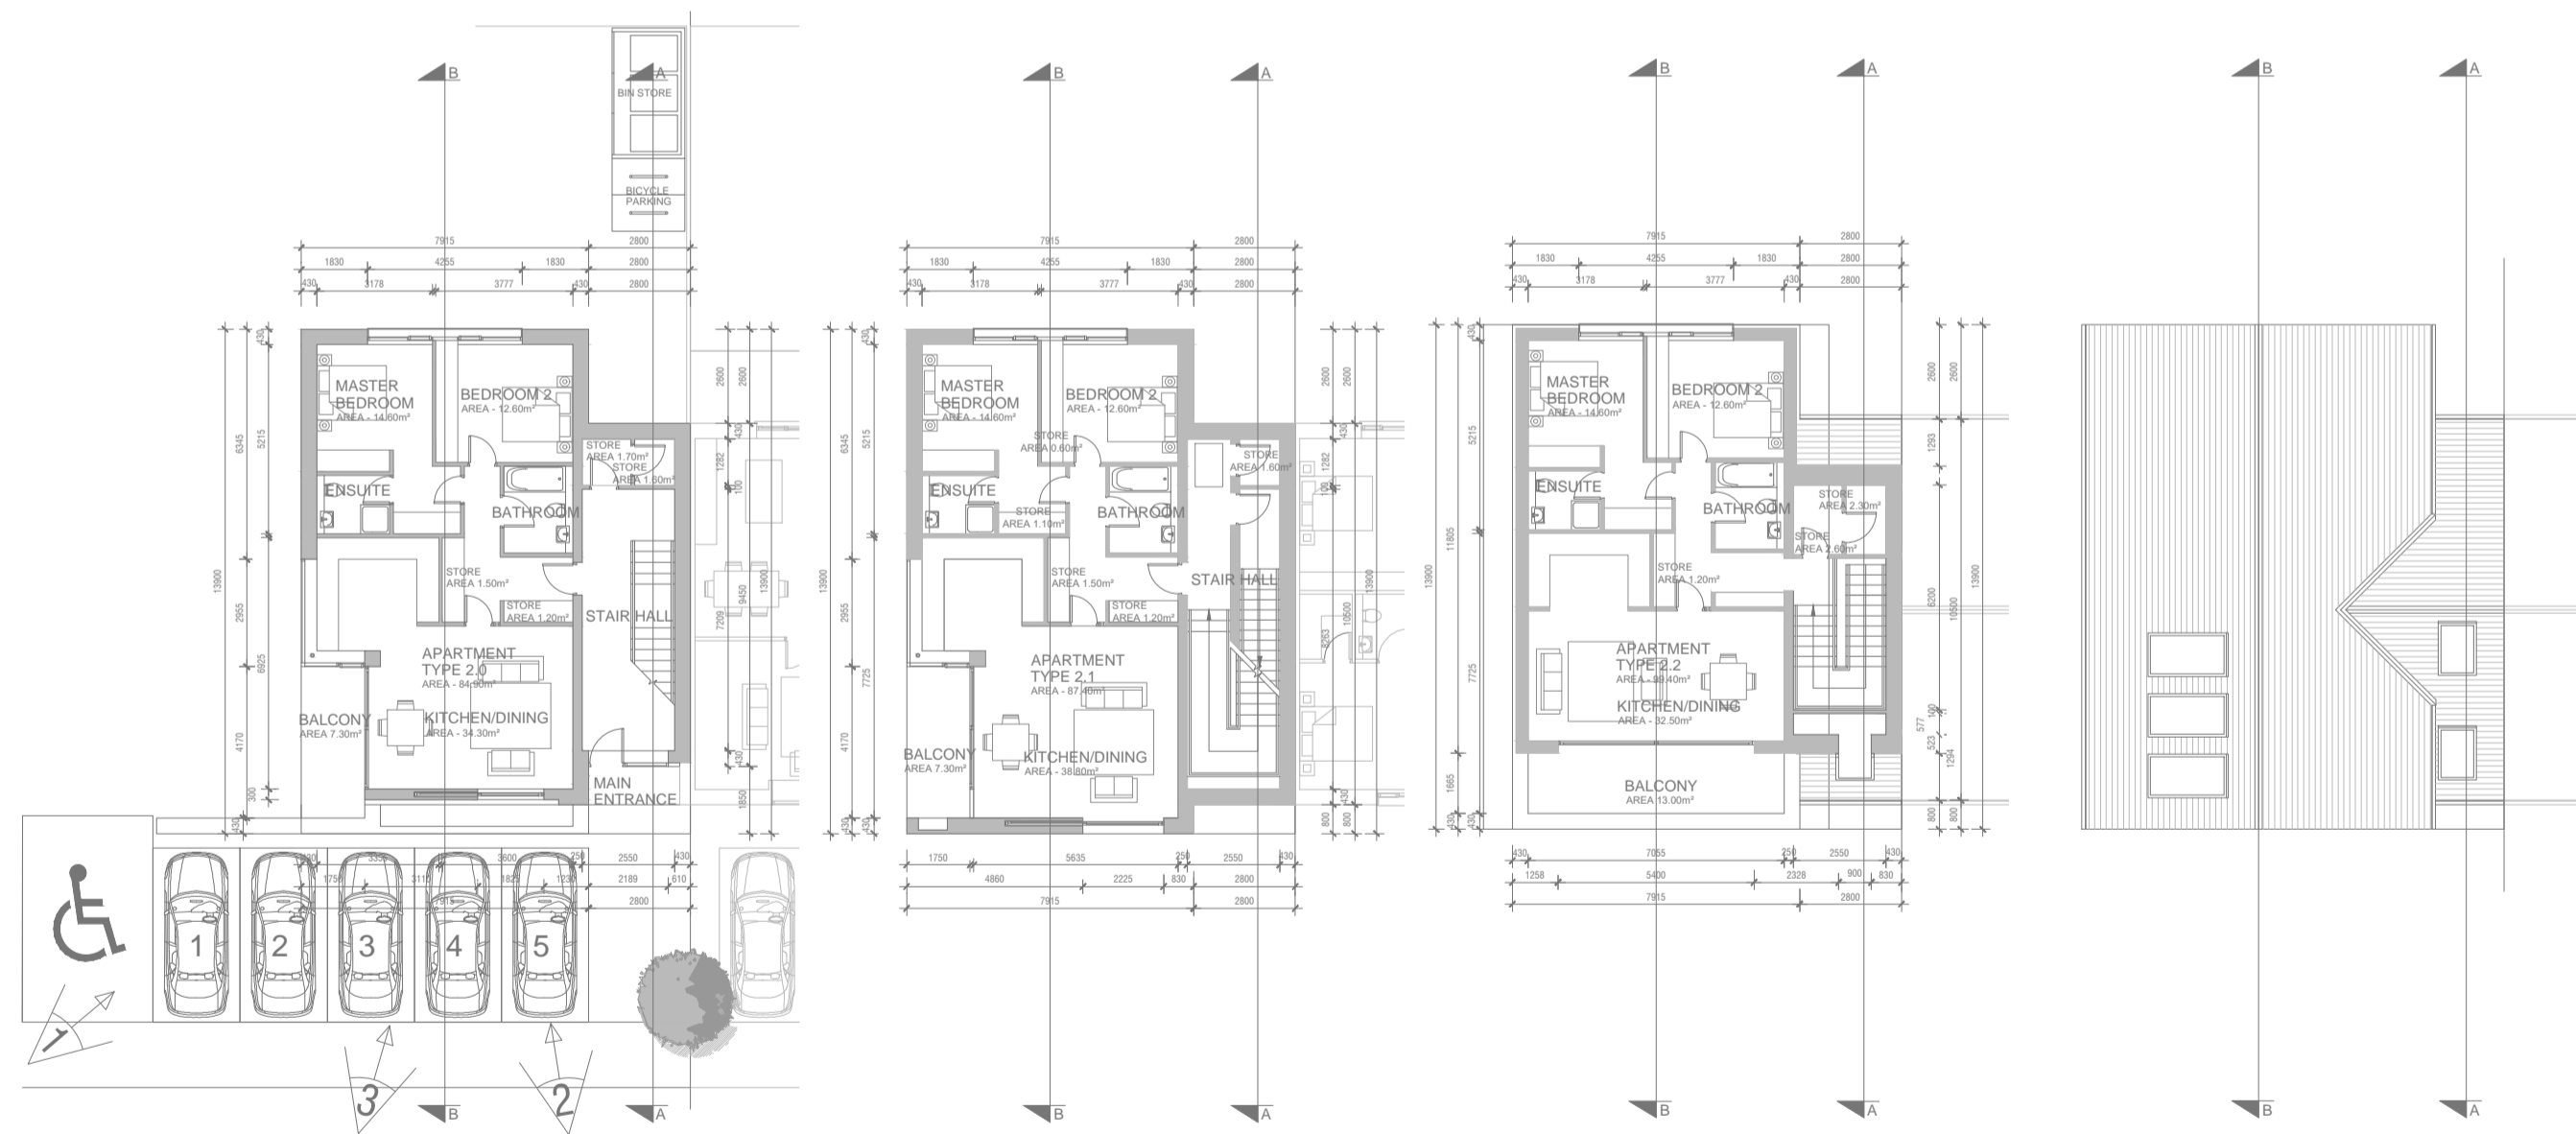

GROUND FLOOR PLAN
SCALE 1:200@A1

FIRST FLOOR PLAN
SCALE 1:200@A1

SECOND FLOOR PLAN
SCALE 1:200@A1

ROOF FLOOR PLAN
SCALE 1:200@A1

BLOCK G - 20 x 3 UNITS
APARTMENT TYPE 2.0
APARTMENT TYPE 2.1
APARTMENT TYPE 2.2

20 UNITS @ 84.90 m²
20 UNITS @ 87.40 m²
20 UNITS @ 99.40 m²